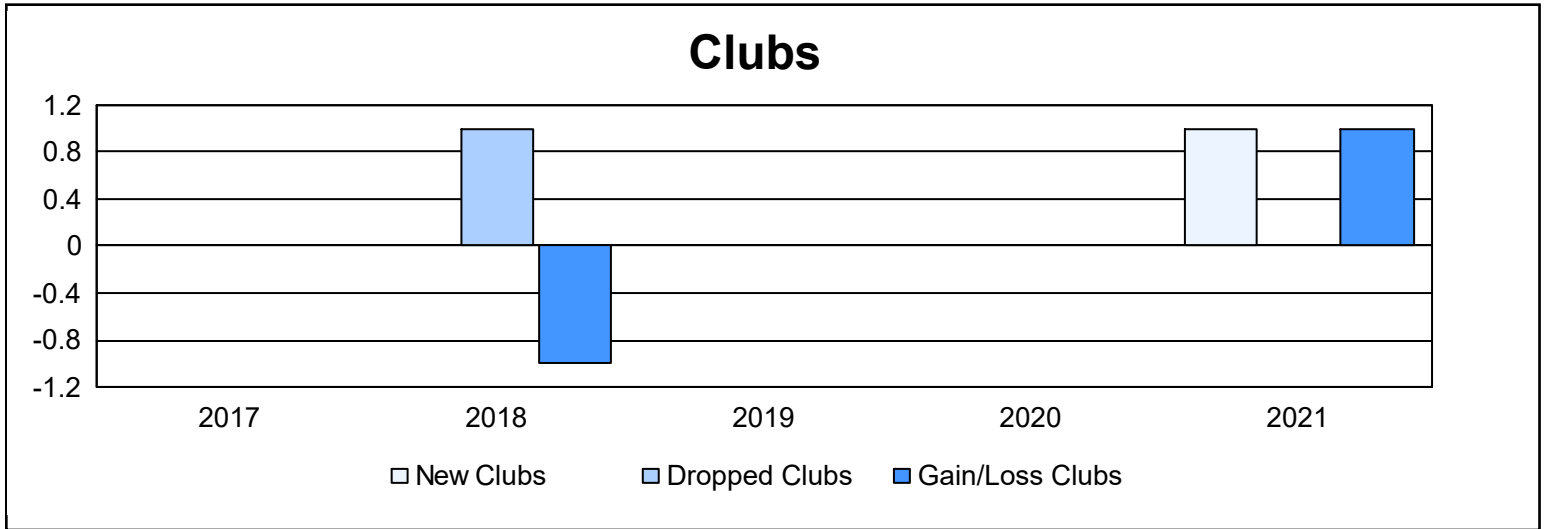

Year	New Clubs	Dropped Clubs	Gain/ Loss Clubs	New Members	Charter Members	Reinstate Members	Transfer Members	Total Member Added	Total Members Dropped	Gain/ Loss Members
2016-2017	0	0	0	163	0	5	4	172	149	23
2017-2018	0	1	-1	133	0	5	8	146	211	-65
2018-2019	0	0	0	134	0	8	2	144	134	10
2019-2020	0	0	0	59	0	4	5	68	141	-73
2020-2021	1	0	1	69	10	11	4	94	202	-108
Average	0	0	0	112	2	7	5	125	167	-43

Membership Composition June 2021 Cumulative

Gender Composition June 2021 Cumulative