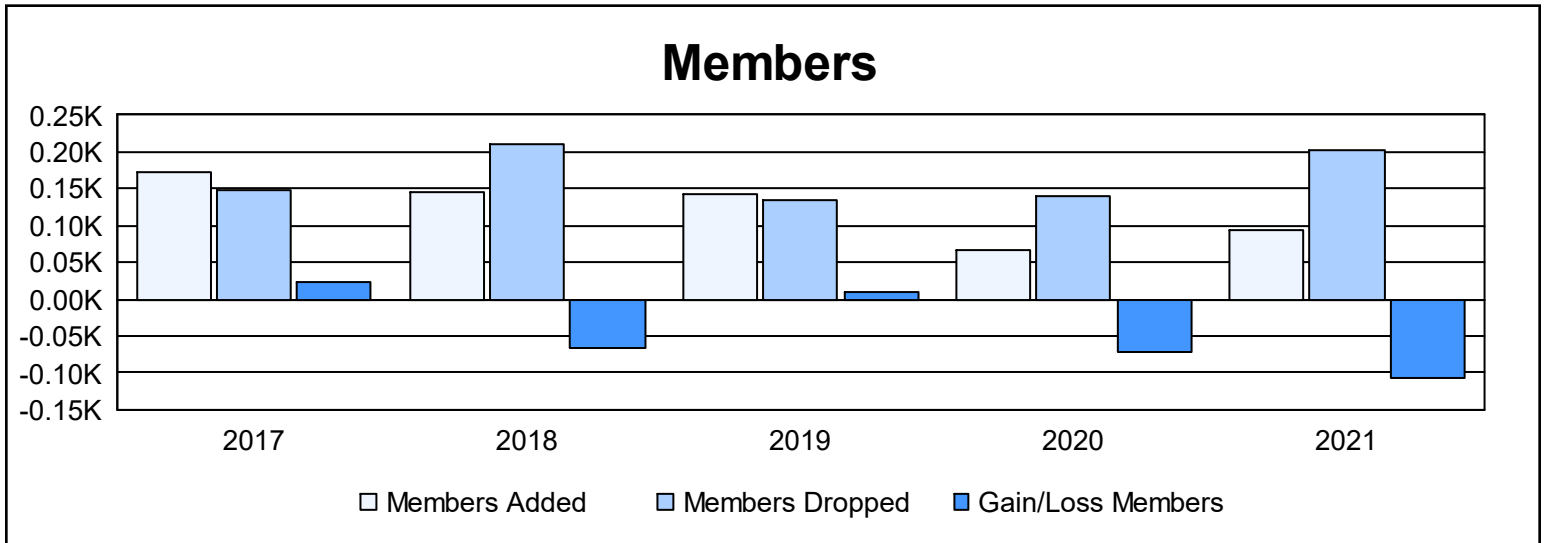

Year	New Clubs	Dropped Clubs	Gain/ Loss Clubs	New Members	Charter Members	Reinstate Members	Transfer Members	Total Member Added	Total Members Dropped	Gain/ Loss Members
2016-2017	0	0	0	163	0	5	4	172	149	23
2017-2018	0	1	-1	133	0	5	8	146	211	-65
2018-2019	0	0	0	134	0	8	2	144	134	10
2019-2020	0	0	0	59	0	4	5	68	141	-73
2020-2021	1	0	1	69	10	11	4	94	202	-108
Average	0	0	0	112	2	7	5	125	167	-43

Membership Composition June 2021 Cumulative

Gender Composition June 2021 Cumulative